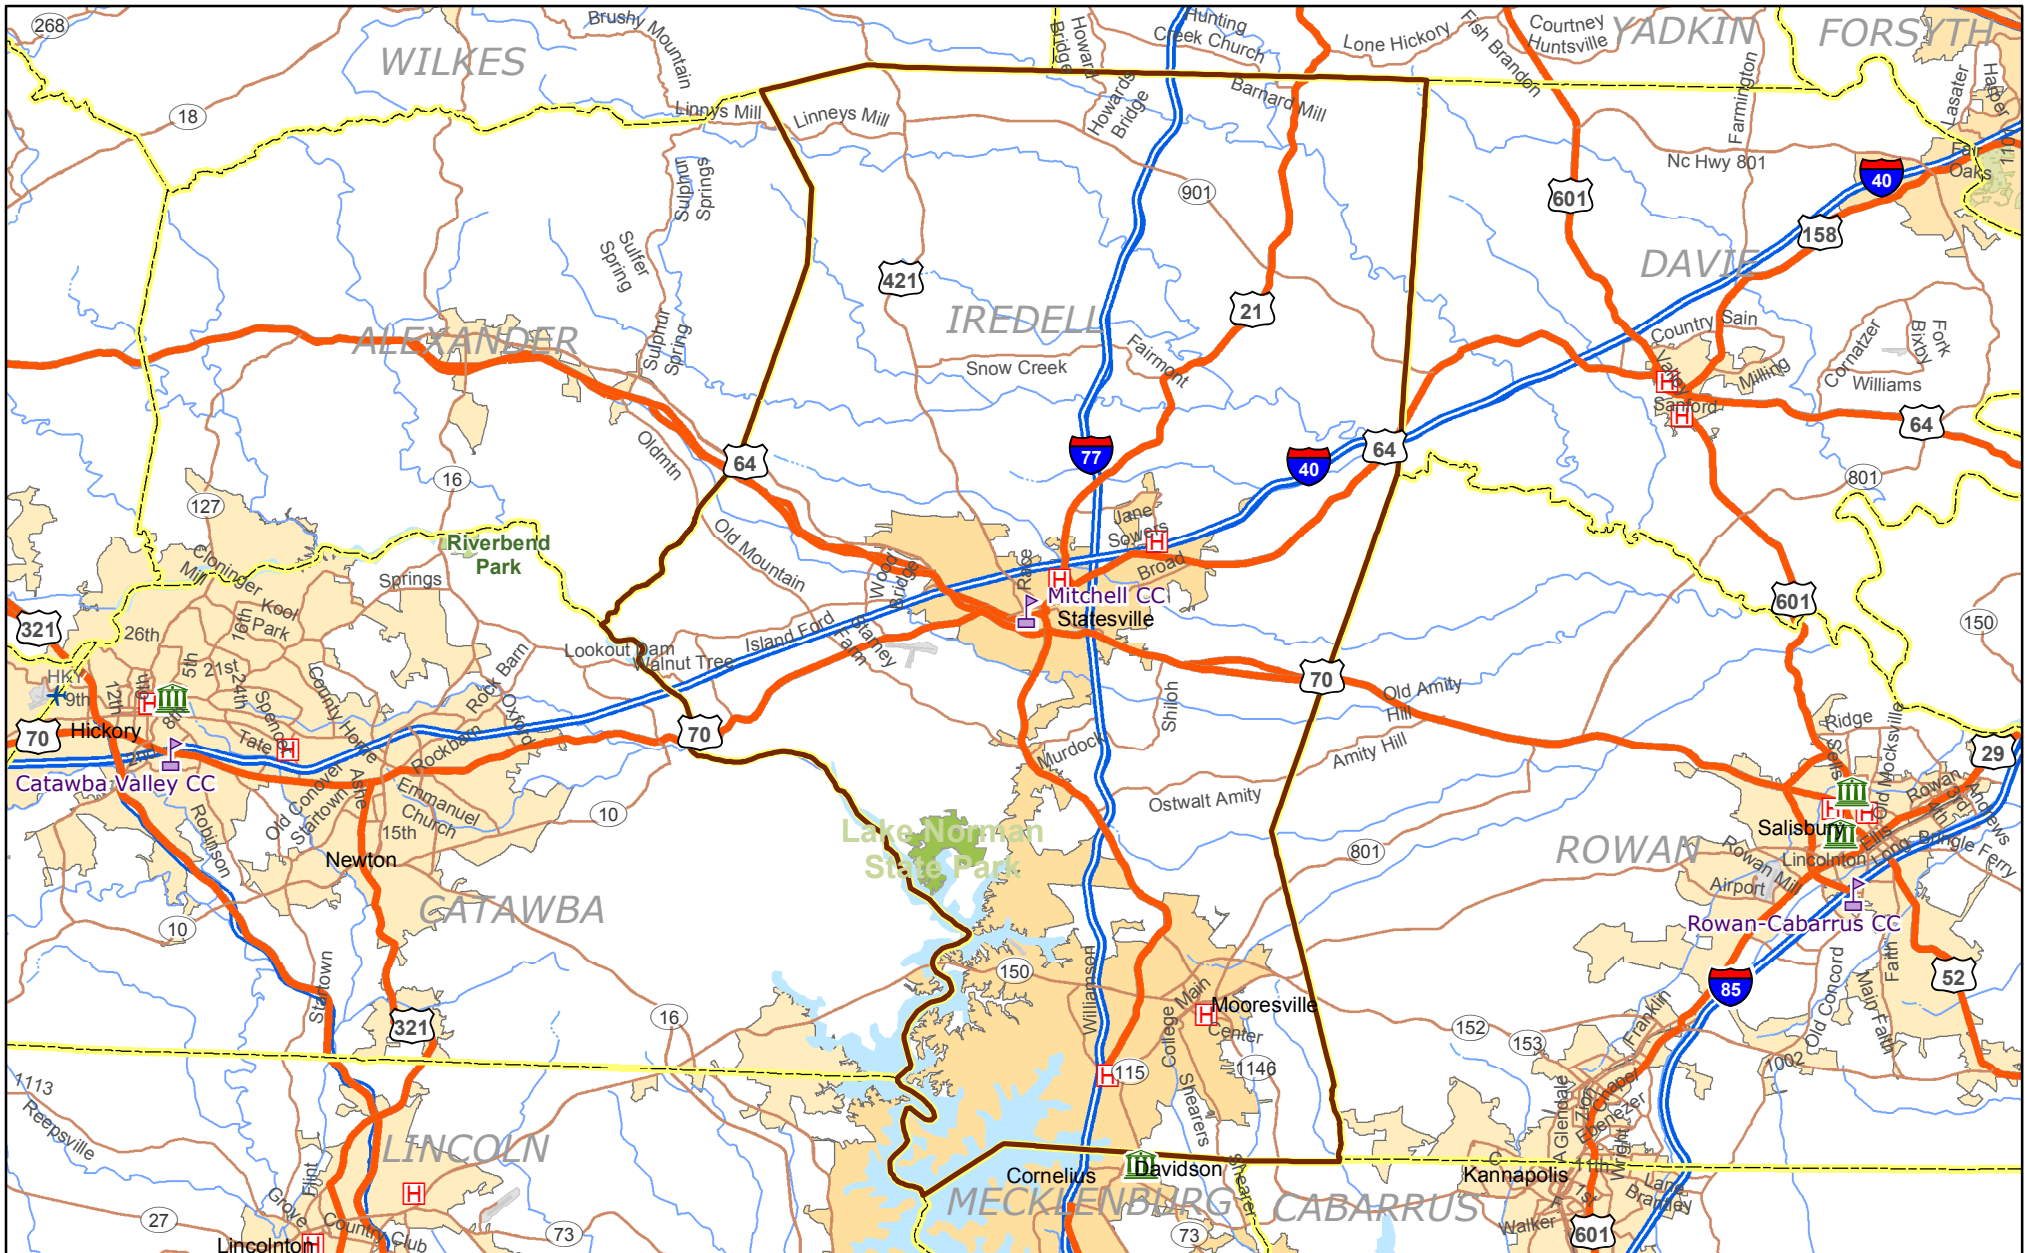

Iredell County, North Carolina

Legend

Airports by Total Enplanements	Public University	Interstate
14,000,001 - 43,130,585	Private University	US Route
3,000,001 - 14,000,000	NC Community Colleges	NC Route
0 - 3,000,000	Hospital	Major Railroad Lines
		County Boundary