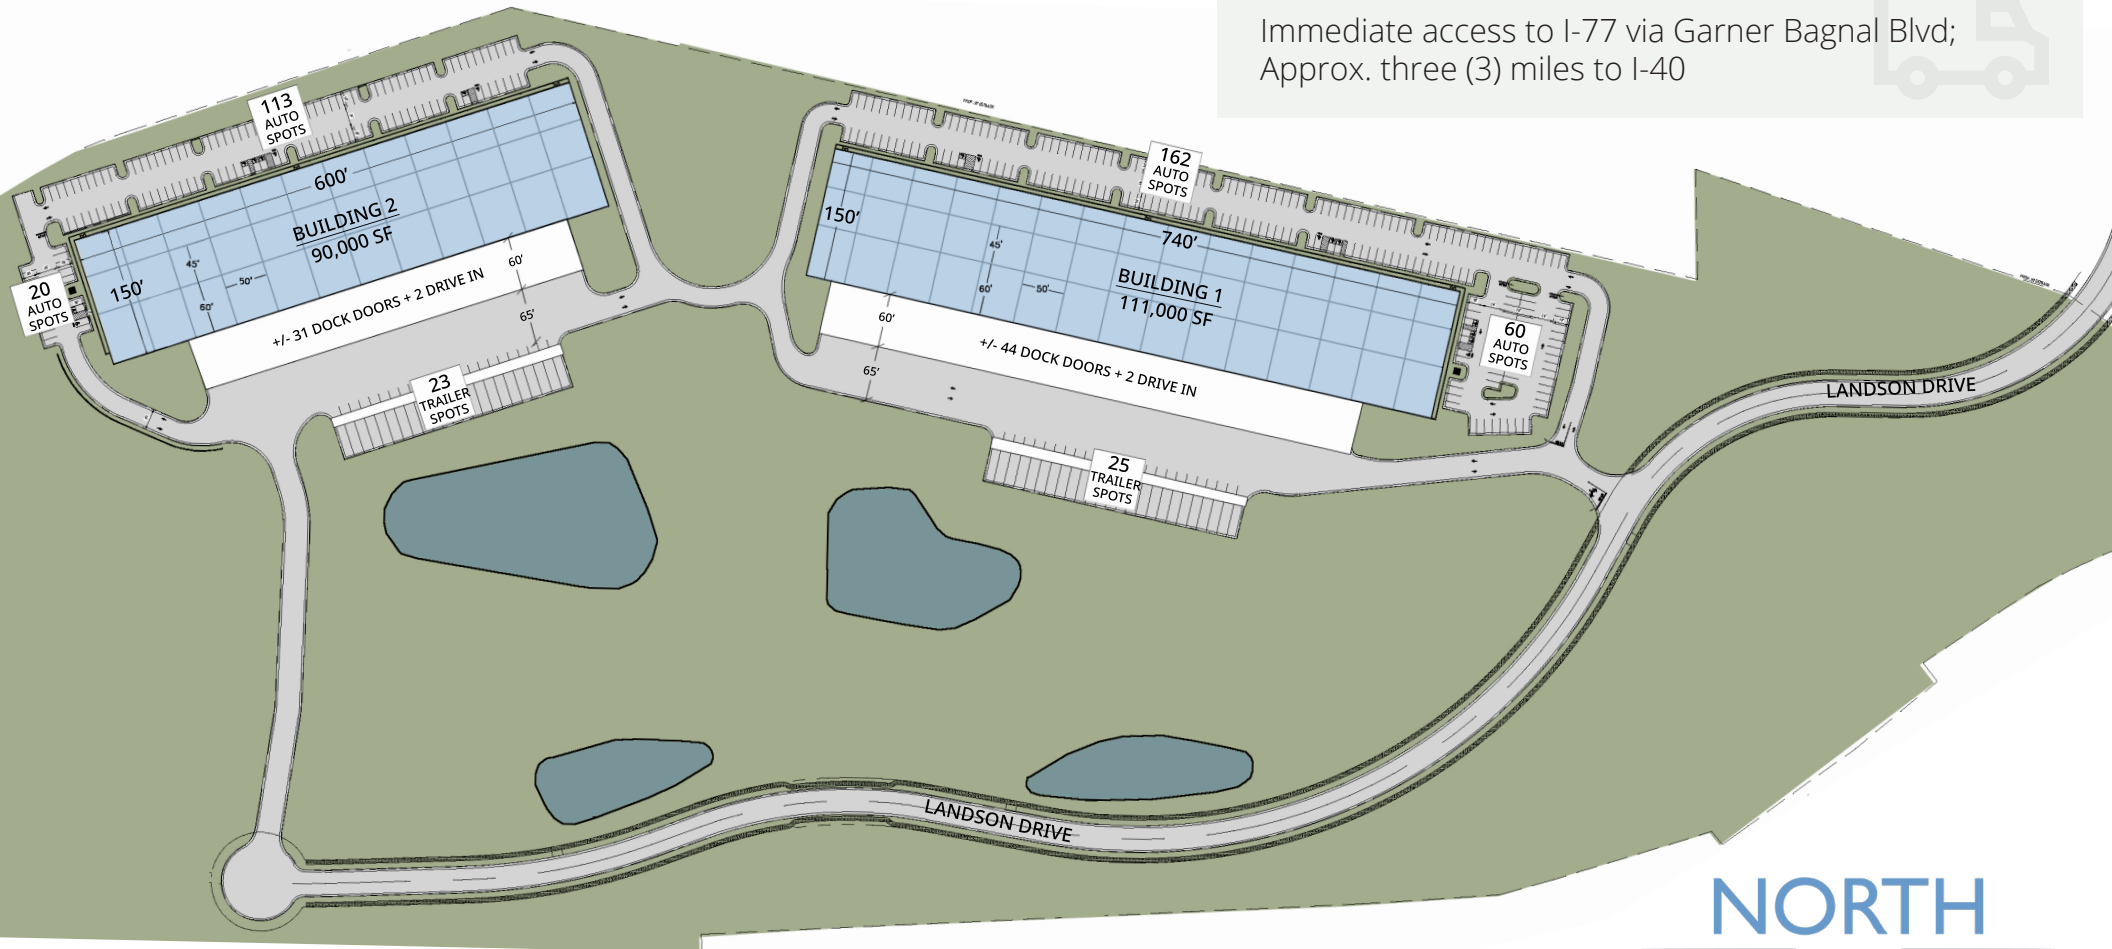

Associate

704 413 0230

gray.gaines@avisonyoung.com

**AVISON
YOUNG**

PARK HIGHLIGHTS

Located in Statesville, NC; North 77 offers superior access to I-77 via Garner Bagnal Blvd, exit 49. The park is located approximately 40 miles from Uptown Charlotte, and three (3) miles from the improved I-77 & I-40 interchange. Neighboring tenants include Sherwin Williams, JCPenney, and XPO Logistics.

INTERSTATE ACCESS

Immediate access to I-77 via Garner Bagnal Blvd;
Approx. three (3) miles to I-40

BUILDING SPECIFICATIONS | SITE PLAN

LOCATION Statesville, NC 28677

ACREAGE ±34.0 ac

ZONING LI

Building 200

Available sf:	90,000 sf
Divisible:	30,000 sf
Building Dimensions:	150' x 600'
Dock Doors:	31
Drive-Ins:	2
Column Spacing:	45' x 50' with 60' speed bay
Clear Height:	32'
Truck Court:	60' concrete apron
Trailer Parking:	23 spaces
Auto Parking:	133 spaces

Building 100

Available sf:	111,000 sf
Divisible:	30,000 sf
Building Dimensions:	150' x 740'
Dock Doors:	44
Drive-Ins:	2
Column Spacing:	45' x 50' with 60' speed bay
Clear Height:	32'
Truck Court:	60' concrete apron
Trailer Parking:	25 spaces
Auto Parking:	222 spaces