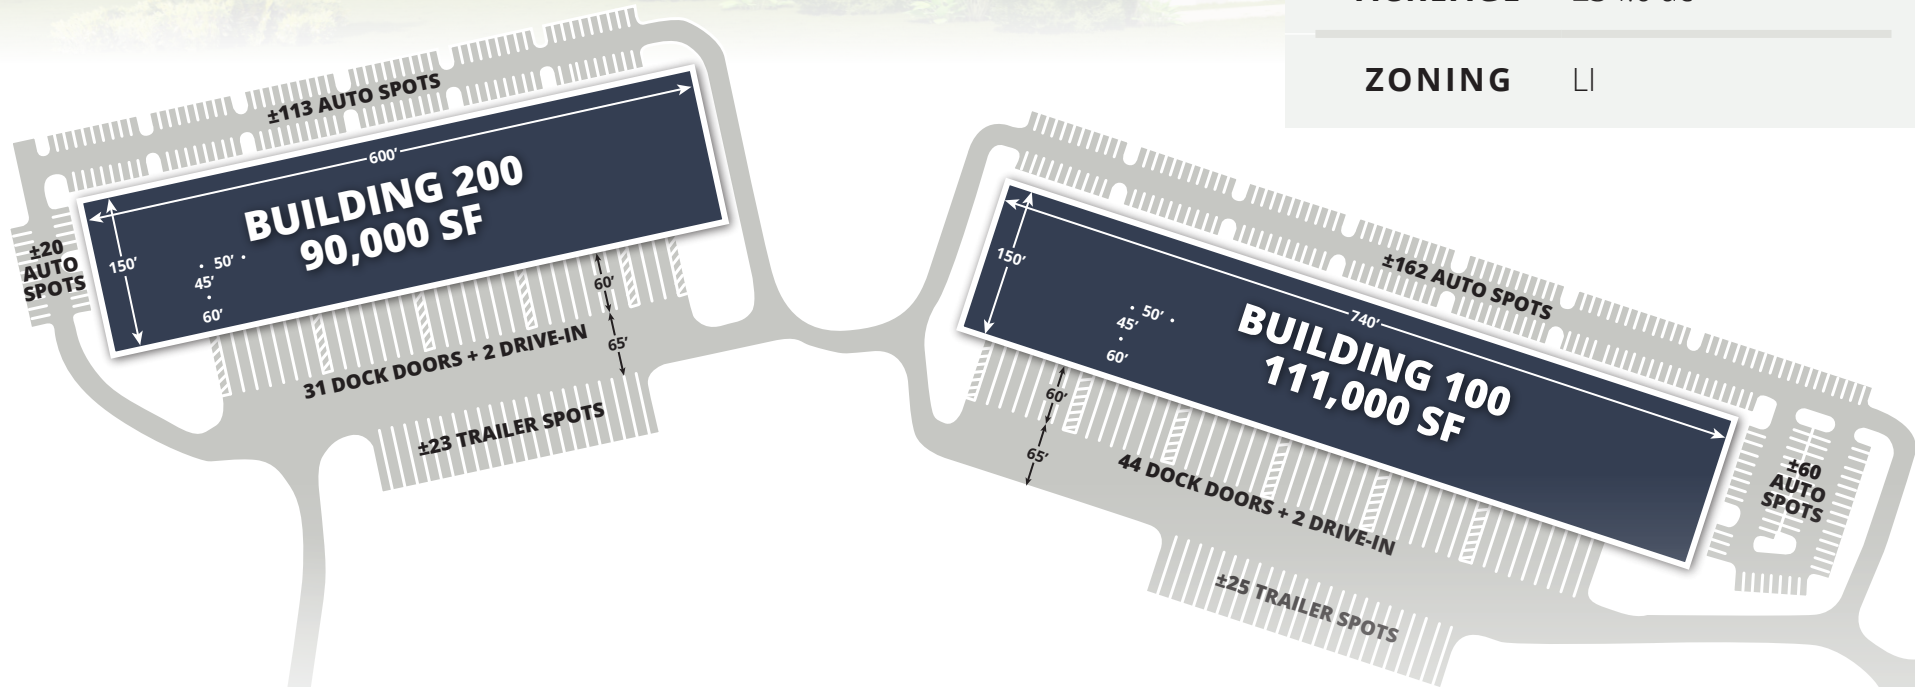

INTERSTATE ACCESS

Immediate access to I-77 via Garner Bagnal Blvd;
Approx. three (3) miles to I-40

BUILDING SPECIFICATIONS | SITE PLAN

LOCATION Statesville, NC 28677

ACREAGE ±34.0 ac

ZONING LI

Building 200

Available sf:	90,000 sf
Divisible:	30,000 sf
Building Dimensions:	150' x 600'
Dock Doors:	31
Drive-Ins:	2
Column Spacing:	45' x 50' with 60' speed bay
Clear Height:	32'
Truck Court:	60' concrete apron
Trailer Parking:	23 spaces
Auto Parking:	133 spaces

Building 100

Available sf:	111,000 sf
Divisible:	30,000 sf
Building Dimensions:	150' x 740'
Dock Doors:	44
Drive-Ins:	2
Column Spacing:	45' x 50' with 60' speed bay
Clear Height:	32'
Truck Court:	60' concrete apron
Trailer Parking:	25 spaces
Auto Parking:	222 spaces