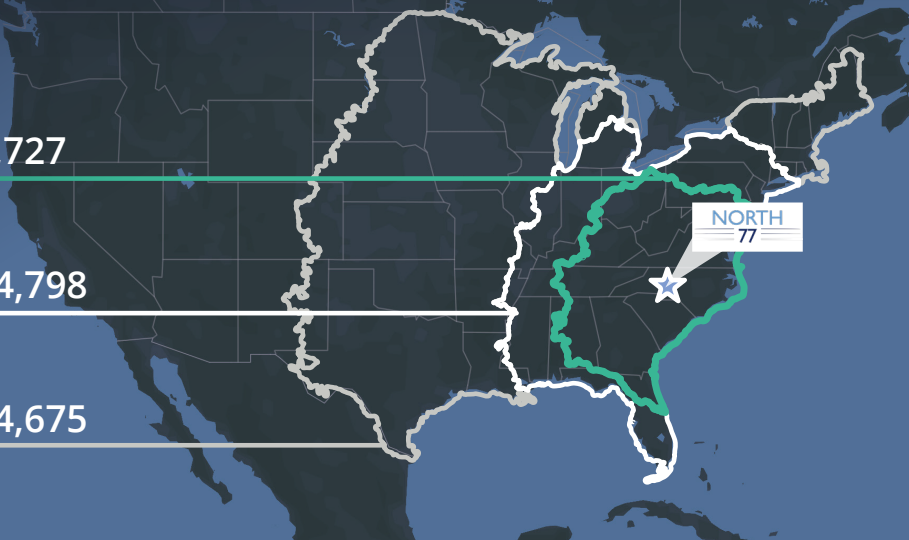

12hrs
167,304,798

24hrs
252,944,675

NORTH

77

FOR MORE INFORMATION, PLEASE CONTACT:

Henry Lobb, SIOR
Principal
704 469 5964
henry.lobb@avisonyoung.com

Gray Gaines
Associate
704 413 0230
gray.gaines@avisonyoung.com

DESTINATIONS BY DISTANCE

From Charlotte, North Carolina

Detroit
619.75 mi
9 hours 22 minutes

Boston
798.81 mi
11 hours 54 minutes

Baltimore
401.71 mi
5 hours 49 minutes

Cleveland
509.54 mi
7 hours 30 minutes

Nashville
423.5 mi
6 hours 23 minutes

Atlanta
275.26 mi
4 hours 1 minutes

Philadelphia
499.27 mi
7 hours 15 minutes

Memphis
635.05 mi
9 hours 19 minutes

Miami
762.52 mi
10 hours 32 minutes

Washington, DC
362.51 mi
5 hours 6 minutes

Louisville
487.77 mi
7 hours 16 minutes

Tampa
614.66 mi
8 hours 42 minutes

**AVISON
YOUNG**